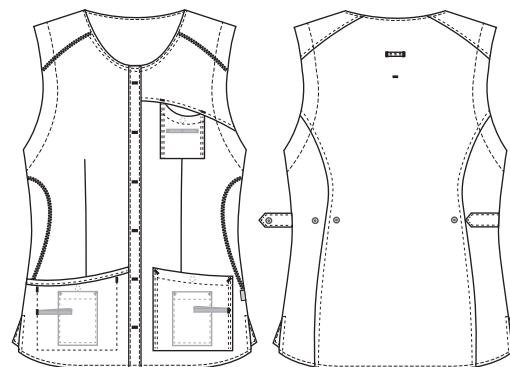

Sporty

1500499 LADIES´S WAISTCOAT (Ordernumber: 1500499-0040)

This vest gives a light and nice expression and has both a stretch function and adjustment in the back together with hidden press buttons at the front. The vest has two big hip pockets with closing functionality, a breast pocket also with closing and a strap for ID and pen. The breast pocket also has room for a pocket protector. The key straps and built in mobile pockets in the hip pockets secure a high level of functionality during the working day. Side slits guarantee a perfect fitting and comfort, and the light fabric quality allows the skin to breathe. The use of contrast stitching gives a nice impression, and the extra durable quality makes the vest keep its look wash after wash.

COLOURS:

0040-Grey

FACTS:

- Stretch functionality and adjustable waist
- Hip pockets with closing and mobile pocket/key straps
- Breast pocket with closing and hidden strap for ID/pen
- Good length that covers the hip
- Side slits
- Quality that allows the skin to breathe

QUALITY: 50/50% polyester/BCI cotton - 140 g/m²
STOCK SIZES: XS - 4XL (5XL - 6XL special order)
CERTIFICERING & OUR ICONS:

STANDARD 100
2076-306
DTI

www.oeko-tex.com

FINISHED MEASURES BEFORE WASHING:

	Stamping size	2XS/28-30	XS/32-34	S/36-38	M/40-42	L/44-46	XL/48-50	2XL/52-54	3XL/56-58	4XL/60-62	5XL/64-66	Tolerance
A	1/2 Chest width	42,5	46,5	50,5	54,5	58,5	64,5	70,5	76,5	82,5	88,5	+/- 1,5 cm
B	1/2 Bottom width	46	49	52	56	59	65	70,5	76	81,5	87	+/- 1,5 cm
C	Back length	69	70	71	72	73	74	75	76	77	78	+/- 1,5 cm