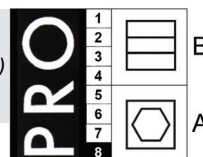

QUALITY: 50/50% polyester/BCI cotton - 140 g/m²
STOCK SIZES: XS - 4XL (5XL - 6XL special order)
CERTIFICERING & OUR ICONS:

STANDARD 100
2076-306
DTI

www.oeko-tex.com

FINISHED MEASURES BEFORE WASHING:

	Stamping size	2XS/28-30	XS/32-34	S/36-38	M/40-42	L/44-46	XL/48-50	2XL/52-54	3XL/56-58	4XL/60-62	5XL/64-66	Tolerance
A	1/2 Chest width	42,5	46,5	50,5	54,5	58,5	64,5	70,5	76,5	82,5	88,5	+/- 1,5 cm
B	1/2 Bottom width	46	49	52	56	59	65	70,5	76	81,5	87	+/- 1,5 cm
C	Back length	69	70	71	72	73	74	75	76	77	78	+/- 1,5 cm

Please note: Final measures will depend on tolerance in garment making (See above) and measuring method (+/- 0.5 cm)
Also note: Washing and drying conditions in industrial laundering can further more give a shrinkage up to 3-5% (Depending of material)
All models meet the requirements industrial laundry. Washing instructions on our homepage www.nybo.com