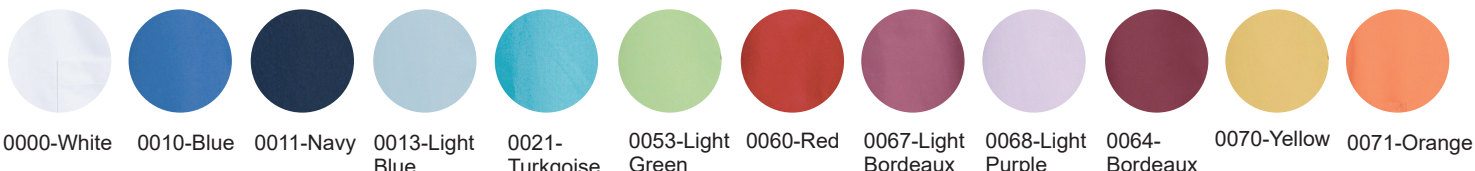

Charisma Premium

1360861 LADIES' TUNIC, TENCEL™ (Ordernumber: 1360861-0013)

Beautiful waisted tunic with a good length that covers the behind nicely. The sleeves cover the upper arms with a nice and modern appearance. The model has long slits in the sides for optimal freedom of movement. The decent sized V-neck makes the neck and face appear a little slimmer. The model has one chest pocket and two hip pockets with key straps. As an extra nice feature a handy pocket for the mobile phone is placed inside the right hip pocket. The tunic is made of the new pleasant temperature regulating fabric - TENCEL™.

COLOURS:

FACTS:

- Key straps inside the hip pockets
- Pencil strap inside the chest pocket
- Mobile and chest pocket which meet users' present needs
- Slits for better comfort
- FlexFix press buttons
- Temperature regulating fabric
- V-neck makes the neck and face appear a little slimmer
- Comes in a wide spectrum of colours, to match different trousers

QUALITY: 50/50% polyester/TENCEL™ - 200 g/m²
STOCK SIZES: XS - 4XL (5XL - 6XL special order)
CERTIFICERING & OUR ICONS:

FINISHED MEASURES BEFORE WASHING:

| | | 30 | 34 | 38 | 42 | 46 | 50 | 54 | 58 | 62 | 66 | 70 | |
|----------|------------------|------|------|----|----|------|------|-----|------|------|------|------|------------|
| | Stamping size | 2XS | XS | S | M | L | XL | 2XL | 3XL | 4XL | 5XL | 6XL | Tolerance |
| A | 1/2 Chest width | 44 | 48 | 52 | 56 | 60 | 66 | 72 | 78 | 84 | 90 | 96 | +/- 1,5 cm |
| B | 1/2 Bottom width | 45 | 49 | 53 | 57 | 61 | 67 | 73 | 79 | 85 | 91 | 97 | +/- 1,5 cm |
| C | Back length | 69 | 70 | 71 | 72 | 73 | 74 | 75 | 76 | 77 | 78 | 79 | +/- 1,5 cm |
| D | Sleeve length | 22,5 | 23,5 | 24 | 25 | 25,5 | 25,5 | 27 | 27,5 | 28,5 | 28,5 | 28,5 | +/- 1,0 cm |