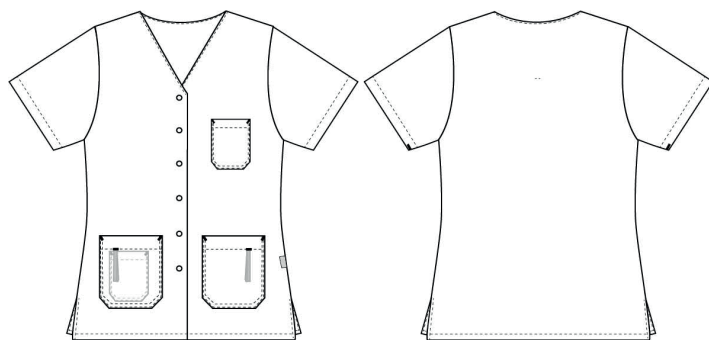

Charisma Premium

1360861 LADIES' TUNIC, TENCEL™ (Ordernumber: 1360861-0013)

Beautiful waisted tunic with a good length that covers the behind nicely. The sleeves cover the upper arms with a nice and modern appearance. The model has long slits in the sides for optimal freedom of movement. The decent sized V-neck makes the neck and face appear a little slimmer. The model has one chest pocket and two hip pockets with key straps. As an extra nice feature a handy pocket for the mobile phone is placed inside the right hip pocket. The tunic is made of the new pleasant temperature regulating fabric - TENCEL™.

COLOURS:

FACTS:

- Key straps inside the hip pockets
- Pencil strap inside the chest pocket
- Mobile and chest pocket which meet users' present needs
- Slits for better comfort
- FlexFix press buttons
- Temperature regulating fabric
- V-neck makes the neck and face appear a little slimmer
- Comes in a wide spectrum of colours, to match different trousers

QUALITY: 50/50% polyester/TENCEL™ - 200 g/m²
STOCK SIZES: XS - 4XL (5XL - 6XL special order)
CERTIFICERING & OUR ICONS:

FINISHED MEASURES BEFORE WASHING:

| | | 30 | 34 | 38 | 42 | 46 | 50 | 54 | 58 | 62 | 66 | 70 | |
|----------|------------------|------|------|----|----|------|------|-----|------|------|------|------|------------|
| | Stamping size | 2XS | XS | S | M | L | XL | 2XL | 3XL | 4XL | 5XL | 6XL | Tolerance |
| A | 1/2 Chest width | 44 | 48 | 52 | 56 | 60 | 66 | 72 | 78 | 84 | 90 | 96 | +/- 1,5 cm |
| B | 1/2 Bottom width | 45 | 49 | 53 | 57 | 61 | 67 | 73 | 79 | 85 | 91 | 97 | +/- 1,5 cm |
| C | Back length | 69 | 70 | 71 | 72 | 73 | 74 | 75 | 76 | 77 | 78 | 79 | +/- 1,5 cm |
| D | Sleeve length | 22,5 | 23,5 | 24 | 25 | 25,5 | 25,5 | 27 | 27,5 | 28,5 | 28,5 | 28,5 | +/- 1,0 cm |